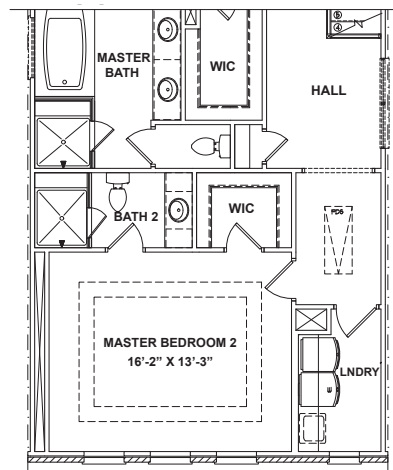

OAKFIELD I

2,516 SQ FT WITH A FRONT ENTRY GARAGE

Double Master options available

Main floor guest bedroom, dining room, or study options available

3- or 4-bedroom plan

2 full baths plus 2 half baths or 3 full baths plus 1 half bath options available

Double Master options available

Main floor guest bedroom, dining room, or study options available

3- or 4-bedroom plan

2 full baths plus 2 half baths or 3 full baths plus 1 half bath options available

LOWER LEVEL
BEDROOM OPTION