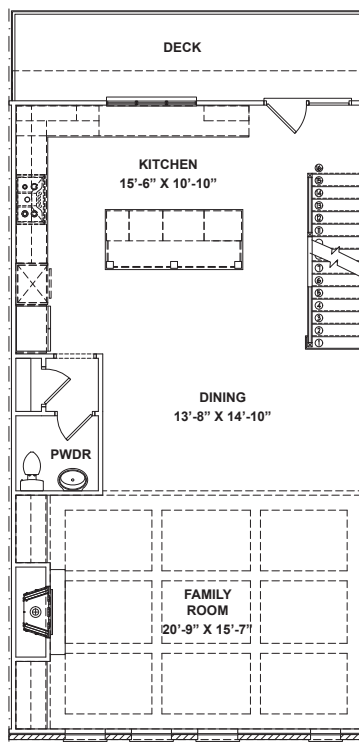

OAKFIELD I

2,516 SQ FT WITH A FRONT ENTRY GARAGE

Double Master options available

Main floor guest bedroom, dining room, or study options available

3- or 4-bedroom plan

2 full baths plus 2 half baths or 3 full baths plus 1 half bath options available

MAIN LEVEL

WWW.SKYLANDBROOKHAVEN.COM

skylandbrookhaven@evatlanta.com

678-515-3927