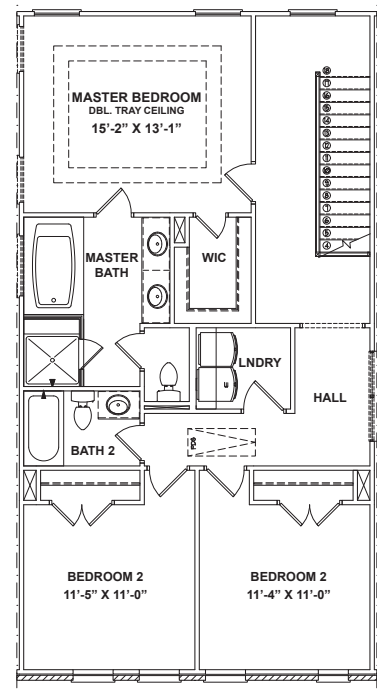

UPPER LEVEL

WWW.SKYLANDBROOKHAVEN.COM

skylandbrookhaven@evatlanta.com

678-515-3927