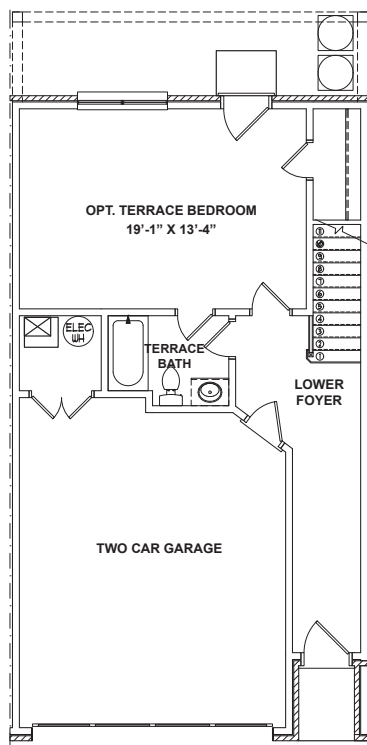

OAKFIELD I

2,516 SQ FT WITH A FRONT ENTRY GARAGE

Double Master options available

Main floor guest bedroom, dining room, or study options available

3- or 4-bedroom plan

2 full baths plus 2 half baths or 3 full baths plus 1 half bath options available

Double Master options available

Main floor guest bedroom, dining room, or study options available

3- or 4-bedroom plan

2 full baths plus 2 half baths or 3 full baths plus 1 half bath options available

LOWER LEVEL
BEDROOM OPTION