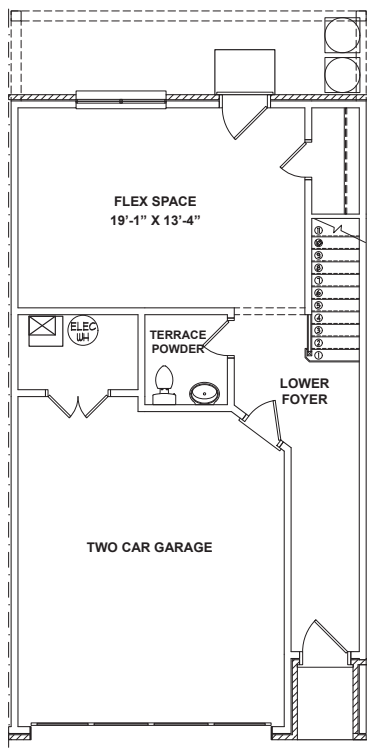

OAKFIELD I

2,516 SQ FT WITH A FRONT ENTRY GARAGE

Double Master options available

Main floor guest bedroom, dining room, or study options available

3- or 4-bedroom plan

2 full baths plus 2 half baths or 3 full baths plus 1 half bath options available

Double Master options available

Main floor guest bedroom, dining room, or study options available

3- or 4-bedroom plan

2 full baths plus 2 half baths or 3 full baths plus 1 half bath options available

LOWER LEVEL
BEDROOM OPTION