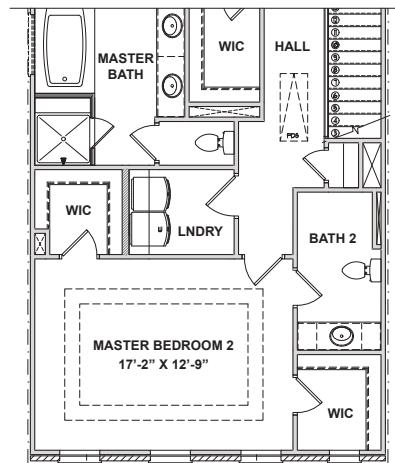

UPPER LEVEL
OPTION ONE

WWW.SKYLANDBROOKHAVEN.COM

skylandbrookhaven@evatlanta.com

678-515-3927