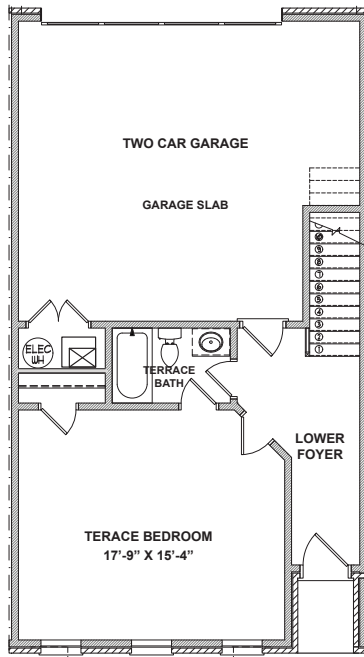

AMBERFIELD II

2,524 SQ FT WITH A REAR ENTRY GARAGE

Double Master options available

3- or 4-bedroom plan

2 full baths plus 2 half baths or 3 full baths plus 1 half bath options available

WWW.SKYLANDBROOKHAVEN.COM

skylandbrookhaven@evatlanta.com

678-515-3927

AMBERFIELD II

FLOORPLAN OPTIONS

Double Master options available

3- or 4-bedroom plan

2 full baths plus 2 half baths or 3 full baths plus 1 half bath options available