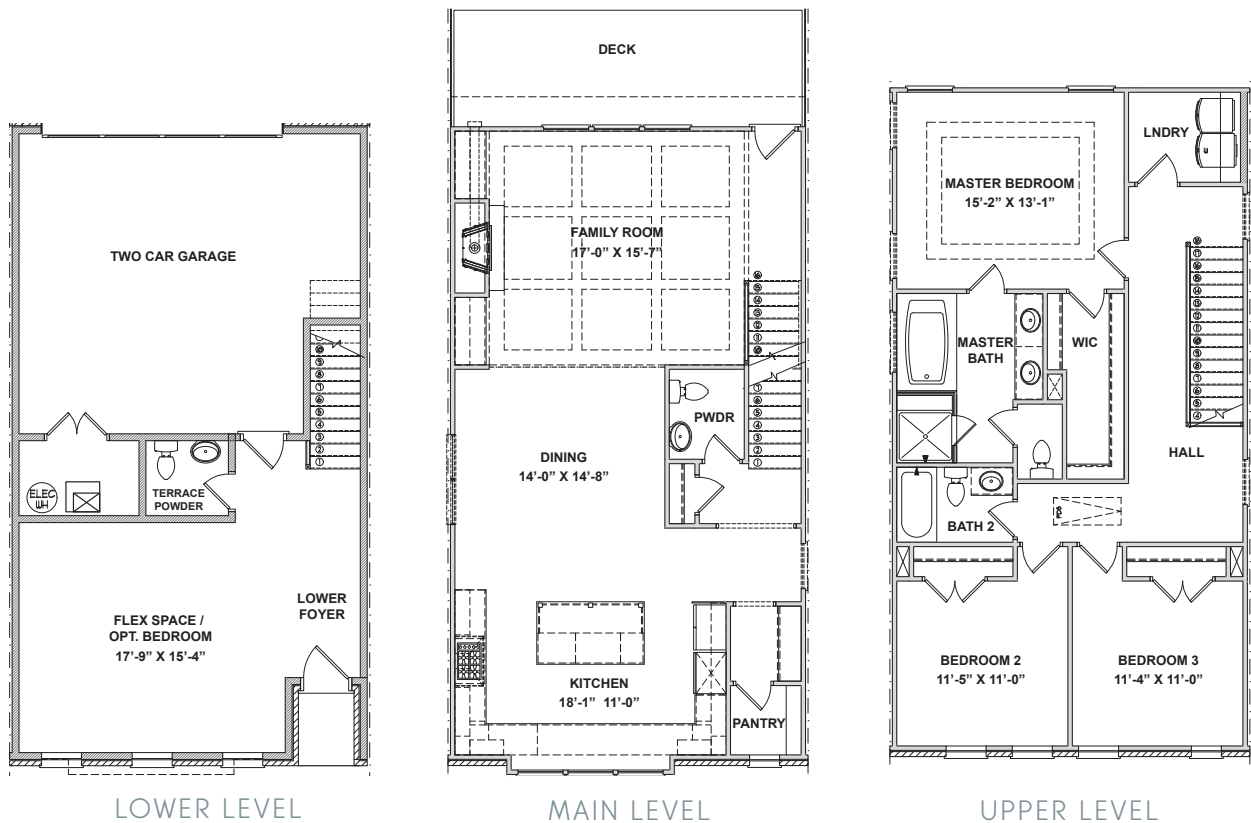

AMBERFIELD II

2,524 SQ FT WITH A REAR ENTRY GARAGE

Double Master options available

3- or 4-bedroom plan

2 full baths plus 2 half baths or 3 full baths plus 1 half bath options available

WWW.SKYLANDBROOKHAVEN.COM

skylandbrookhaven@evatlanta.com

678-515-3927

AMBERFIELD II

FLOORPLAN OPTIONS

Double Master options available

3- or 4-bedroom plan

2 full baths plus 2 half baths or 3 full baths plus 1 half bath options available